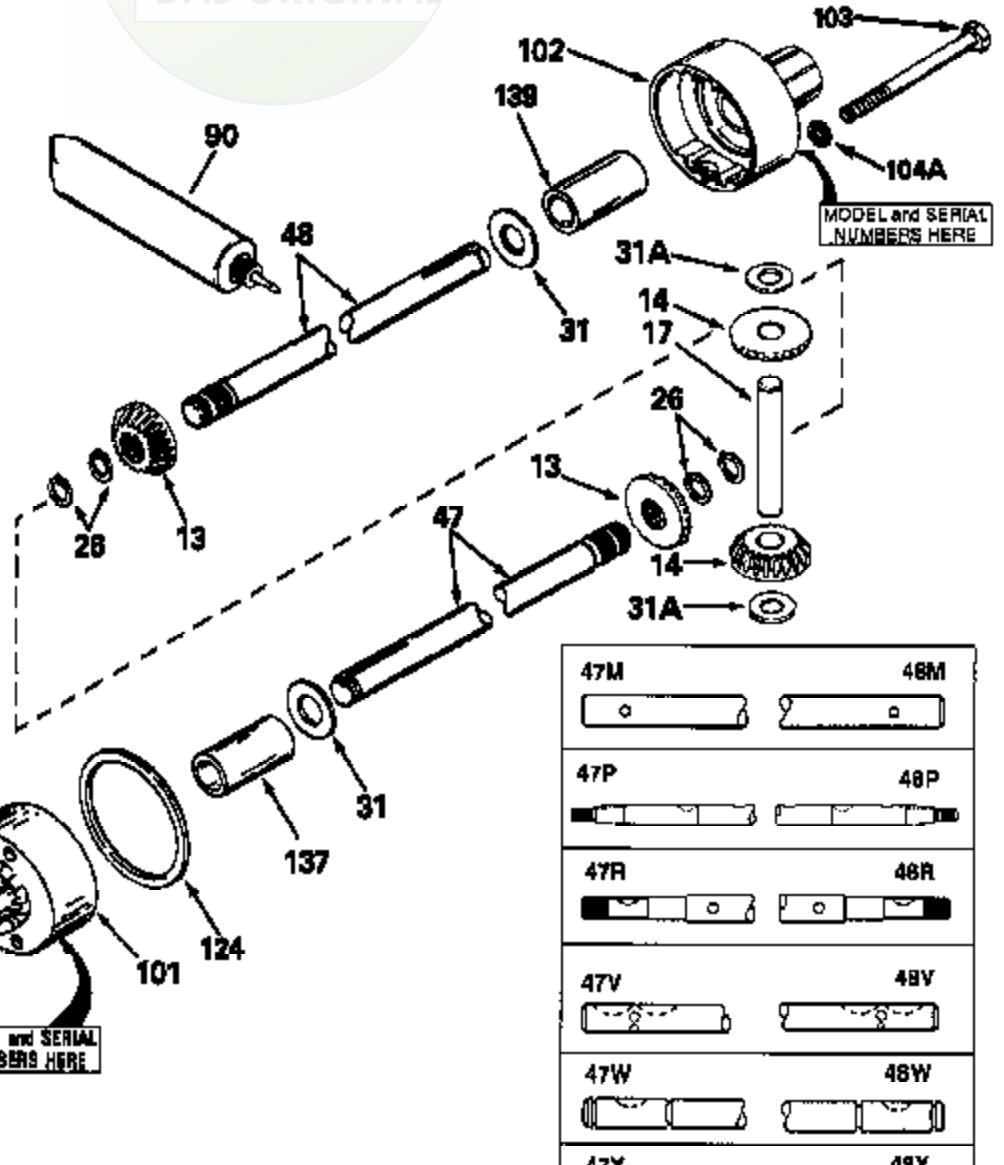

JOIST

SICHER IST DAS:
DAS ORIGINAL

Ref #	Part Number	Qty	Description
13	778067		Gear, Bevel (16 teeth)
14	778068		Gear, Pinion (16 teeth)
17	786040		Pin, Drive
26	792018		Ring, Retaining
31	780001		Washer (3/4" ID x 1-1/2" OD x 1/16" t hick)
31A	780096		Washer, Thrust
47B	774333		Axle (6-7/16" long)
48B	774333		Axle (6-7/16" long)
82	786043		Sprocket. No Teeth 54. O.D. 8.823
82	786051		Sprocket. No Teeth 60. O.D. 9.841
82	786070		Sprocket. No Teeth 48. O.D. 7.920
82	786041A		Sprocket. No Teeth 45. O.D. 7.389
82	786042		Sprocket. No Teeth 40. O.D. 6.650
90	788067B	100-174A Peerless	Grease (32 oz. bottle Bentonite greas e)
101	774344		Differential Carrier Hsg (Incl. 137)
102	774345		Differential Carrier Hsg (Incl. 139)
103	792044		Screw, 5/16-18 x 4"
104A	792061		Washer, Flat, 5/16"
104	792042		Nut, Lock, 5/16-18 (Use as required)
137	780077		Bushing (3/4" ID x 1-1/16" OD x 2-1/1 6" long)
139	780077		Bushing (3/4 ID x 1-1/16" OD x 2-1/16 " long)