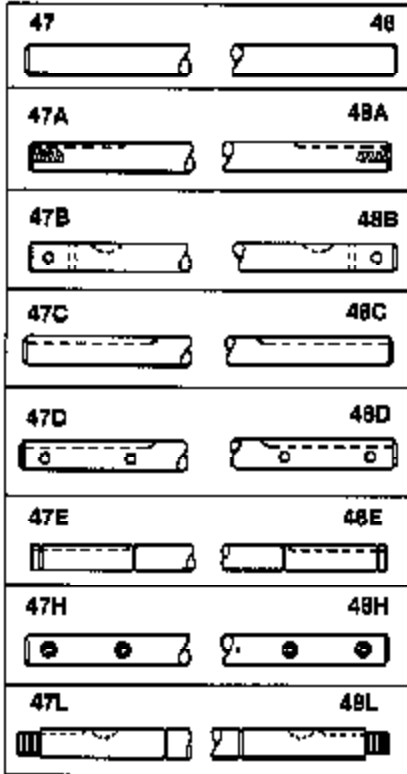

JOIST

SICHER IST DAS:
DAS ORIGINAL

Ref #	Part Number	Qty	Description
13	778067		Gear, Bevel (16 teeth)
14	778068		Gear, Pinion (16 teeth)
17	786040		Pin, Drive
26	792018		Ring, Retaining
31	780001		Washer (3/4" ID x 1-1/2" OD x 1/16" t hick)
31A	780096		Washer, Thrust
47B	774333		Axle (6-7/16" long)
48B	774333		Axle (6-7/16" long)
82	786043		Sprocket. No Teeth 54. O.D. 8.823
82	786051		Sprocket. No Teeth 60. O.D. 9.841
82	786070		Sprocket. No Teeth 48. O.D. 7.920
82	786041A		Sprocket. No Teeth 45. O.D. 7.389
82	786042		Sprocket. No Teeth 40. O.D. 6.650
90	788067B	100-174A Peerless	Grease (32 oz. bottle Bentonite greas e)
101	774344		Differential Carrier Hsg (Incl. 137)
102	774345		Differential Carrier Hsg (Incl. 139)
103	792044		Screw, 5/16-18 x 4"
104A	792061		Washer, Flat, 5/16"
104	792042		Nut, Lock, 5/16-18 (Use as required)
137	780077		Bushing (3/4" ID x 1-1/16" OD x 2-1/1 6" long)
139	780077		Bushing (3/4 ID x 1-1/16" OD x 2-1/16 " long)