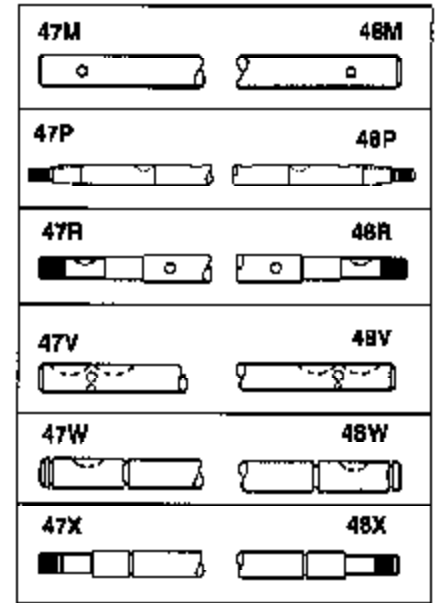

JOIST

SICHER IST DAS:
DAS ORIGINAL

Ref #	Part Number	Qty	Description
13	778067		Gear, Bevel (16 teeth)
14	778068		Gear, Pinion (16 teeth)
17	786040		Pin, Drive
26	792018		Ring, Retaining
31	780001		Washer (3/4" ID x 1-1/2" OD x 1/16" t hick)
31A	780096		Washer, Thrust
47B	774333		Axle (6-7/16" long)
48B	774333		Axle (6-7/16" long)
82	786043		Sprocket. No Teeth 54. O.D. 8.823
82	786051		Sprocket. No Teeth 60. O.D. 9.841
82	786070		Sprocket. No Teeth 48. O.D. 7.920
82	786041A		Sprocket. No Teeth 45. O.D. 7.389
82	786042		Sprocket. No Teeth 40. O.D. 6.650
90	788067B	100-174A Peerless	Grease (32 oz. bottle Bentonite greas e)
101	774344		Differential Carrier Hsg (Incl. 137)
102	774345		Differential Carrier Hsg (Incl. 139)
103	792044		Screw, 5/16-18 x 4"
104A	792061		Washer, Flat, 5/16"
104	792042		Nut, Lock, 5/16-18 (Use as required)
137	780077		Bushing (3/4" ID x 1-1/16" OD x 2-1/1 6" long)
139	780077		Bushing (3/4 ID x 1-1/16" OD x 2-1/16 " long)